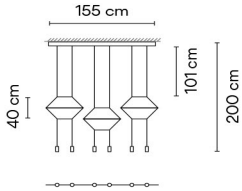

Wireflow Lineal

0325

Finishes
● **04/ __ Black**
(RAL 9005)

LED temperature colour
/1_ 2700 K
CRI >90 2910 lm 121 lm/W
/2_ 3000 K
CRI >90 2910 lm 121 lm/W
/3_ 3500 K
CRI >90 3001,8 lm 125,1 lm/W

Control
0325 __ / _ 1
DALI
0325 __ / _ B
1-10V, Push
0325 __ / _ Z
Casambi

Materials

Diffuser: Polycarbonate. Horizontal rods: Steel.
Body: Aluminum. Canopy: Aluminum.

Light Source and electronics

6 x LED 4,5 W 350 mA
Constant Current 350 mA
110~240V 50/60Hz

Packaging

1 Box 0,20 x 0,075 x 2,30 m
Vol 0,0345 m³
Gross weight 8 Kg Net weight 4,5 Kg

Notes

Linear canopy

0330