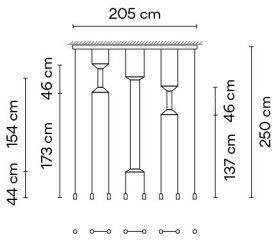

Materials

Diffuser: Polycarbonate. Horizontal rods: Steel.
 Body: Aluminum. Canopy: Aluminum.

Light Source and electronics

6 x LED 4,5 W 350 mA
 Constant Current 350 mA
 110~240V 50/60Hz

Packaging

1 Box 0,20 x 0,075 x 2,30 m
 Vol 0,0345 m³
 Gross weight 8 Kg Net weight 4,5 Kg

Packaging

1 Box 0,20 x 0,075 x 3,30 m
 Vol 0,0495 m³
 Gross weight 9,5 Kg Net weight 5,0 Kg

Notes

Linear canopy

0332

Finishes
 ● **04/ __ Black**
 (RAL 9005)

LED temperature colour
 /1_ 2700 K
 CRI >80 4902,7 lm 109 lm/W

LED temperature colour
/1 _ 2700 K **D**
CRI >90 2910 lm 121 lm/W
/3 _ 3500 K **E**
CRI >90 3001,8 lm 125,1 lm/W

Control
0338 __ / _ 1
DALI
0338 __ / _ B
1-10V, Push
0338 __ / _ Z
Casambi

Materials

Diffuser: Polycarbonate. Horizontal rods: Steel.
Body: Aluminum. Canopy: Aluminum.

Light Source and electronics

6 x LED 4,5 W 350 mA
Constant Current 350 mA
110-240V 50/60Hz

Packaging

1 Box 0,20 x 0,075 x 3,30 m
Vol 0,0495 m³
Gross weight 9,5 Kg Net weight 5,0 Kg

Notes

Linear canopy

0340

Finishes
● 04/ __ Black
(RAL 9005)