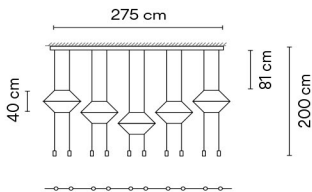

Materials

Diffuser: Polycarbonate. Horizontal rods: Steel.
 Body: Aluminum. Canopy: Aluminum.

Light Source and electronics

6 x LED 4,5 W 350 mA
 Constant Current 350 mA
 110~240V 50/60Hz

Packaging

1 Box 0,20 x 0,075 x 2,30 m
 Vol 0,0345 m³
 Gross weight 8 Kg Net weight 4,5 Kg

Packaging

1 Box 0,20 x 0,075 x 3,30 m
 Vol 0,0495 m³
 Gross weight 9,5 Kg Net weight 5,0 Kg

Notes

Linear canopy

0332

Finishes
 ● **04/ __ Black**
 (RAL 9005)

LED temperature colour
 /1_ 2700 K
 CRI >80 4902,7 lm 109 lm/W

Packaging

1 Box 0,20 x 0,075 x 3,30 m
 Vol 0,0345 m³
 Gross weight 9,2 Kg Net weight 8,3 Kg

Notes

Linear canopy

1160 10 /1A

Model
Finish
LED temperature colour
Control

0338

Finishes
● 04/ __ Black
(RAL 9005)

Light Source and electronics

6 x LED 4,5 W 350 mA
Constant Current 350 mA
110-240V 50/60Hz

Packaging

1 Box 0,20 x 0,075 x 3,30 m
Vol 0,0495 m³
Gross weight 9,5 Kg Net weight 5,0 Kg

Notes

Linear canopy

0340

Finishes
● 04/ __ Black
(RAL 9005)