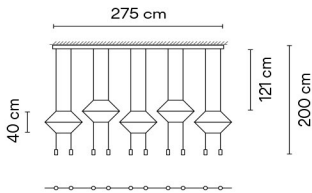

Finishes
● **04/ __ Black**
(RAL 9005)

LED temperature colour
/1_ 2700 K
CRI >90 4850 lm 121 lm/W
/2_ 3000 K
CRI >90 4850 lm 121 lm/W
/3_ 3500 K
CRI >90 5003,0 lm 125,1 lm/W

Control
0330 __ / _ 1
DALI
0330 __ / _ B
1-10V, Push
0330 __ / _ Z
Casambi

Materials

Diffuser: Polycarbonate. Horizontal rods: Steel.
Body: Aluminum. Canopy: Aluminum.

Light Source and electronics

10 x LED 4,5 W 700 mA
Constant Current 350 mA
220~240V 50/60Hz

Packaging

1 Box 0,20 x 0,075 x 3,30 m
Vol 0,0495 m³
Gross weight 9,5 Kg Net weight 5,0 Kg

Notes

Linear canopy

0332