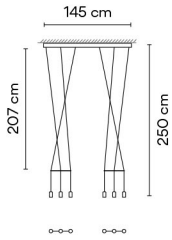

Materials

Diffuser: Polycarbonate. Horizontal rods: Steel.
 Body: Aluminum. Canopy: Aluminum.

Light Source and electronics

6 x LED 4,5 W 350 mA
 Constant Current 350 mA
 110~240V 50/60Hz

Packaging

1 Box 0,20 x 0,075 x 2,30 m
 Vol 0,0345 m³
 Gross weight 8 Kg Net weight 4,5 Kg

Packaging

1 Box 0,20 x 0,075 x 3,30 m
 Vol 0,0495 m³
 Gross weight 9,5 Kg Net weight 5,0 Kg

Notes

Linear canopy

0332

Finishes
 ● **04/ __ Black**
 (RAL 9005)

LED temperature colour
 /1_ 2700 K
 CRI >80 4902,7 lm 109 lm/W

Packaging

1 Box 0,20 x 0,075 x 3,30 m
 Vol 0,0345 m³
 Gross weight 9,2 Kg Net weight 8,3 Kg

Notes

Linear canopy

1160 10 /1A

Model
Finish
LED temperature colour
Control

0338

Finishes
● 04/ __ Black
(RAL 9005)

Light Source and electronics

6 x LED 4,5 W 350 mA
Constant Current 350 mA
110-240V 50/60Hz

Packaging

1 Box 0,20 x 0,075 x 3,30 m
Vol 0,0495 m³
Gross weight 9,5 Kg Net weight 5,0 Kg

Notes

Linear canopy

0340

Finishes
● 04/ __ Black
(RAL 9005)